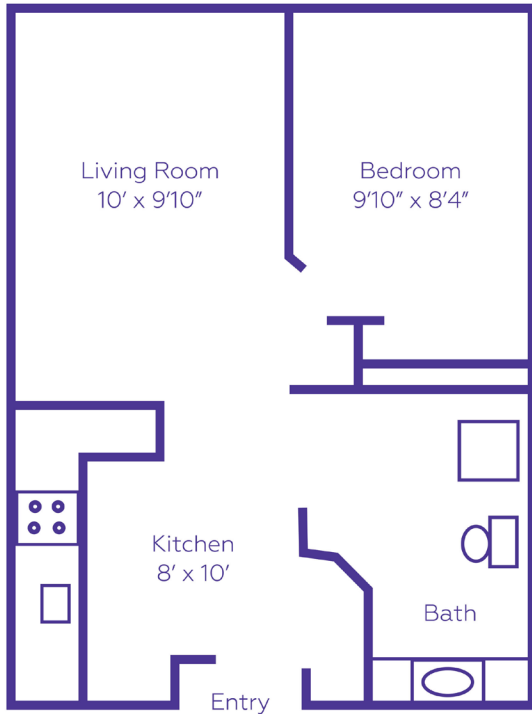

# GABRIEL'S VILLA FLOOR PLANS

## 1 AND 2 BEDROOM OPTIONS

**One Bedroom (Aprx. 408 sq. ft.)**

**Two Bedroom (Aprx. 550 sq. ft.)**

**One Bedroom Deluxe (Aprx. 490 sq. ft.)**