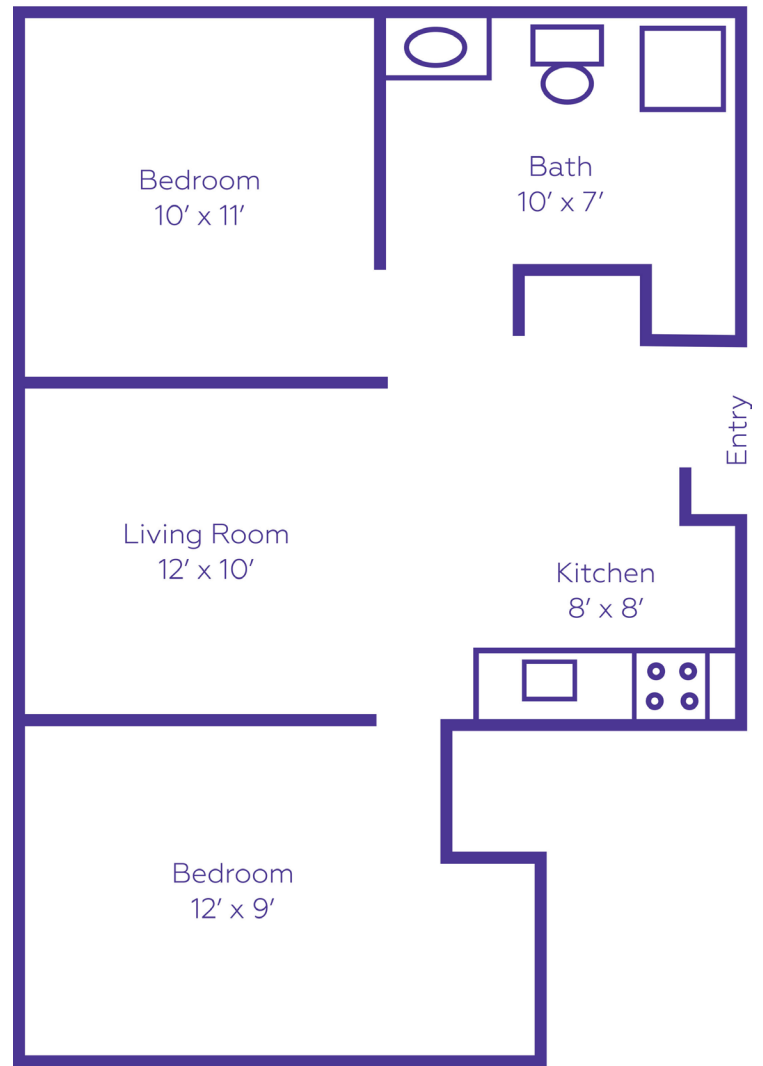

# GABRIEL'S VILLA FLOOR PLANS

## 1 AND 2 BEDROOM OPTIONS

**One Bedroom (Aprx. 408 sq. ft.)**

**Two Bedroom (Aprx. 550 sq. ft.)**

**One Bedroom Deluxe (Aprx. 490 sq. ft.)**