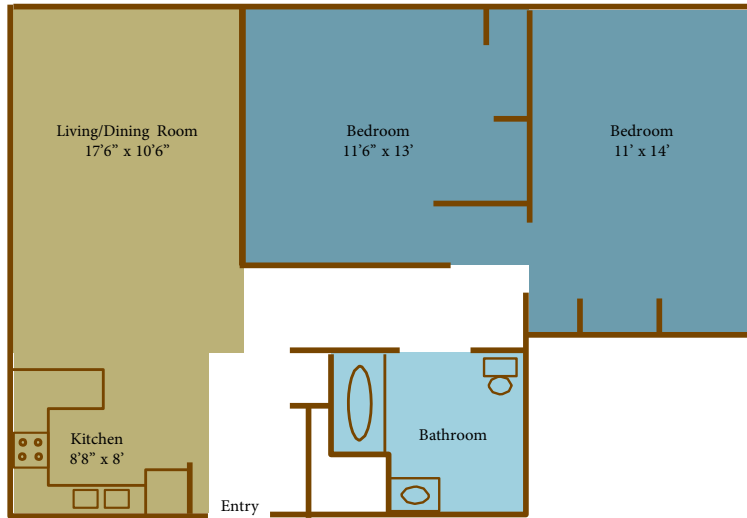

CARMEL RESIDENCE FLOOR PLANS

2 BEDROOM OPTIONS

2 Bedroom (826 sq. ft.)

2 Bedroom Plus (892 sq. ft.)

2 Bedroom Deluxe (962 sq. ft.)

2 Bedroom Grand (1168 sq. ft.)