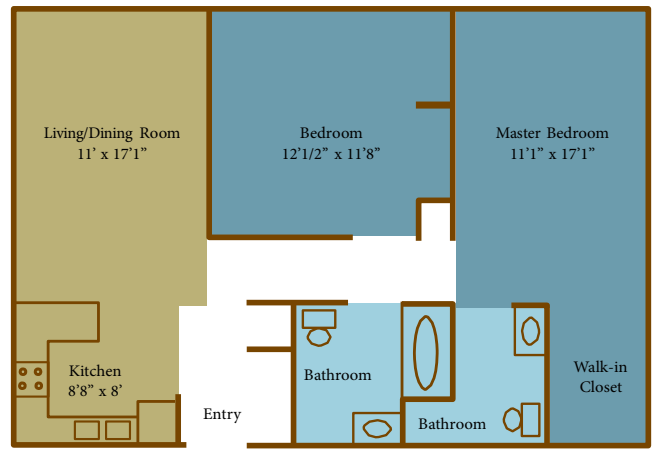

CARMEL RESIDENCE FLOOR PLANS

2 BEDROOM OPTIONS

2 Bedroom (826 sq. ft.)

2 Bedroom Plus (892 sq. ft.)

2 Bedroom Deluxe (962 sq. ft.)

2 Bedroom Grand (1168 sq. ft.)